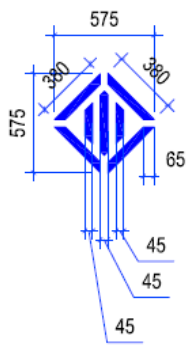

Note:
* All letters are made of Acrylic Materials.
* LED will be installed at the back of each letter.
* All letters depth is 50mm