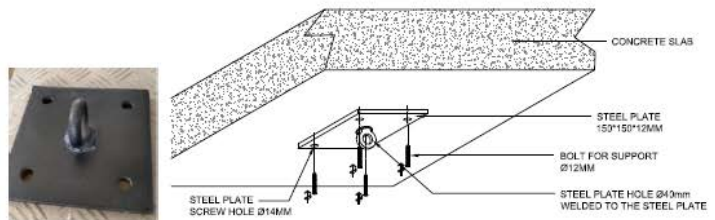

**EAS-DLL165-BF21038**  
Ø450 X H1600 MM

**CUSTOMIZED  
DECORATIVE  
LIGHTING BY**

E-ATRIUM CHANDELIER SUPPORT POINT LAYOUT

E-ATRIUM CHANDELIER ELEVATION SUPPORT DETAIL

BASE PLATE SUPPORT DETAIL

FLOOR LIGHT 3D IMAGE