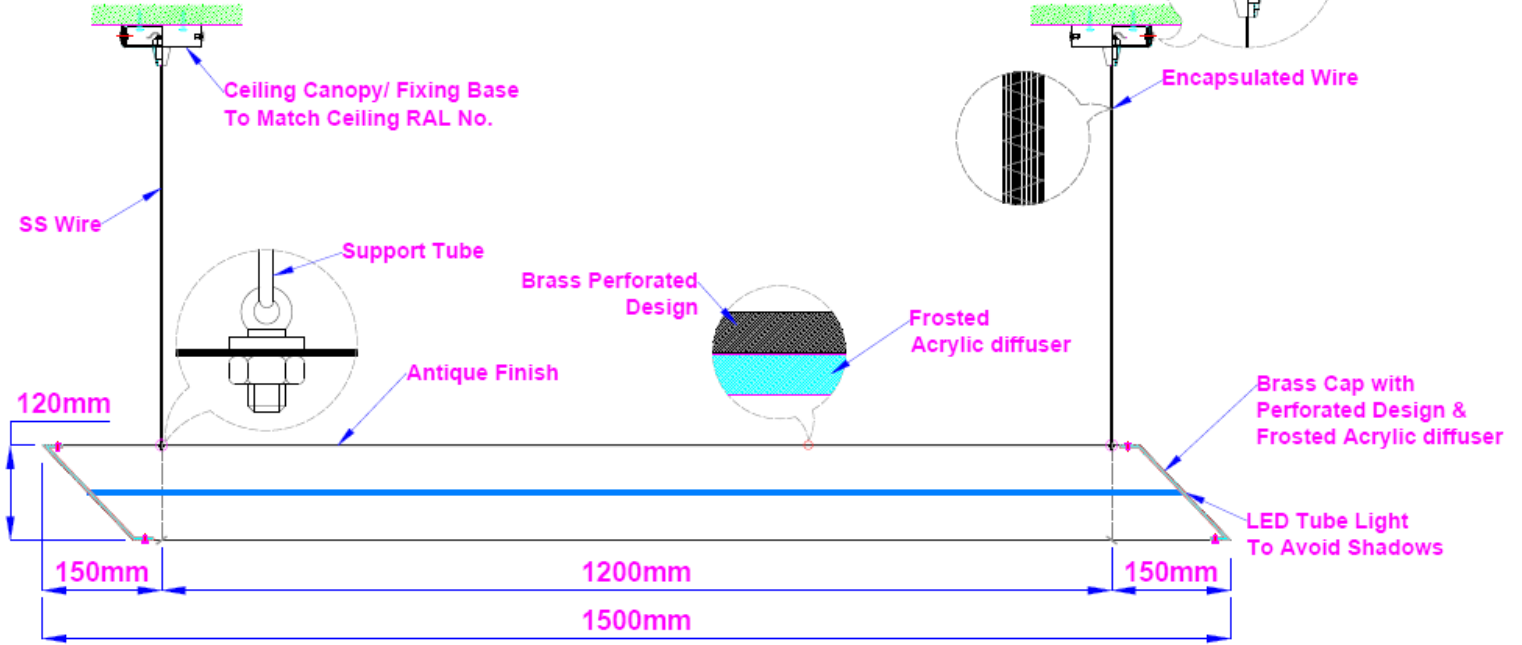

Brass Perforated Design (Moroccan Pattern)

Brass Perforated Design (Moroccan Pattern)

Code :	Pendant Light (PL-1)
Qty :	22PCS
Size :	H 1500 X D 120 mm

KEY PLAN

LIGHT PERSPECTIVE DESIGN

PROFILE SUPPORT DETAIL-1