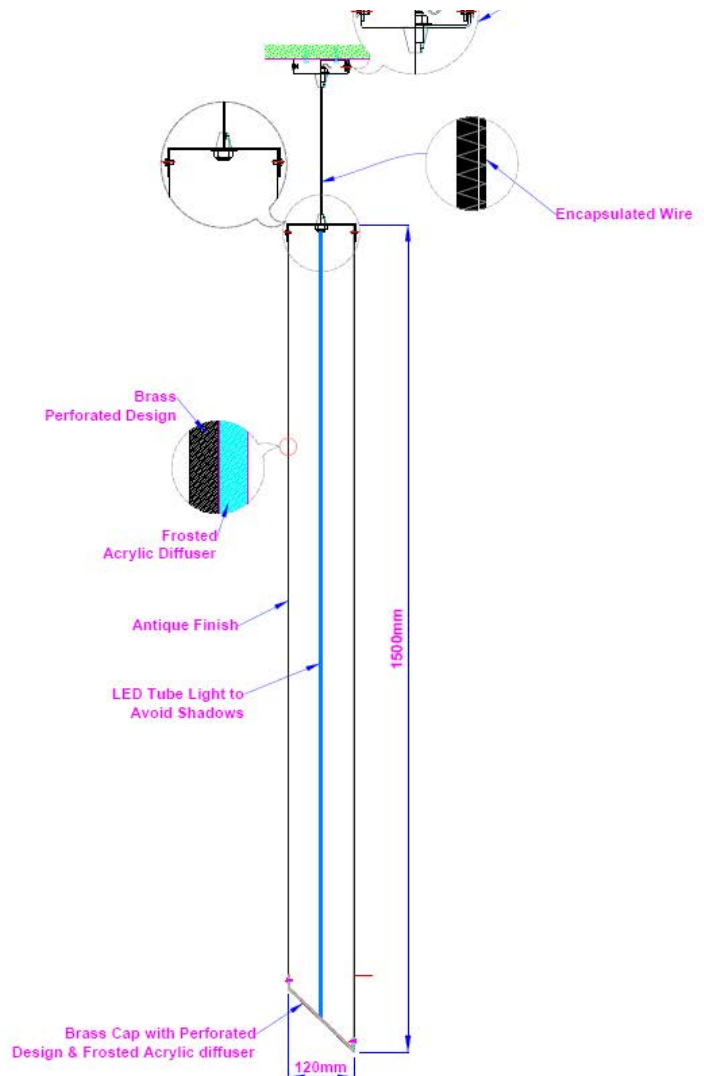

Brass Perforated Design (Moroccan Pattern)

Brass Perforated Design (Moroccan Pattern)

Code :	Pendant Light (PL-1)
Qty :	22PCS
Size :	H 1500 X D 120 mm

KEY PLAN

LIGHT PERSPECTIVE DESIGN

PROFILE SUPPORT DETAIL-1