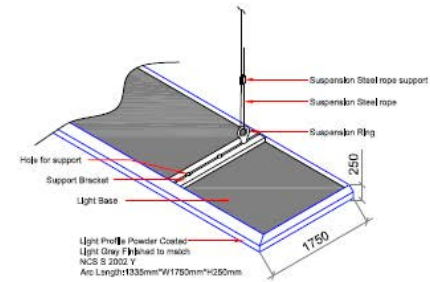

Brass Perforated Design (Moroccan Pattern)

Brass Perforated Design (Moroccan Pattern)

Code :	Pendant Light (PL-1)
Qty :	22PCS
Size :	H 1500 X D 120 mm

KEY PLAN

LIGHT PERSPECTIVE DESIGN

PROFILE SUPPORT DETAIL-1