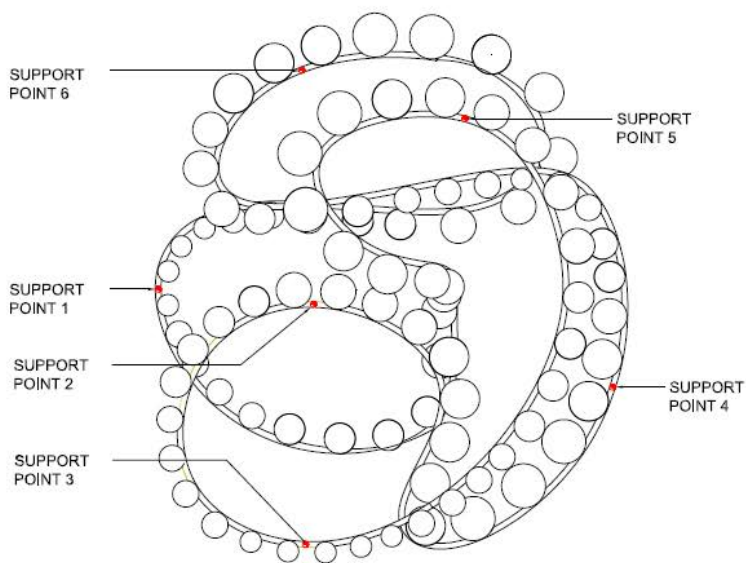

**EAS-DLL165-BF21038**  
Ø450 X H1600 MM

**CUSTOMIZED  
DECORATIVE  
LIGHTING BY**

E-ATRIUM CHANDELIER SUPPORT POINT LAYOUT

E-ATRIUM CHANDELIER ELEVATION SUPPORT DETAIL

BASE PLATE SUPPORT DETAIL

FLOOR LIGHT 3D IMAGE