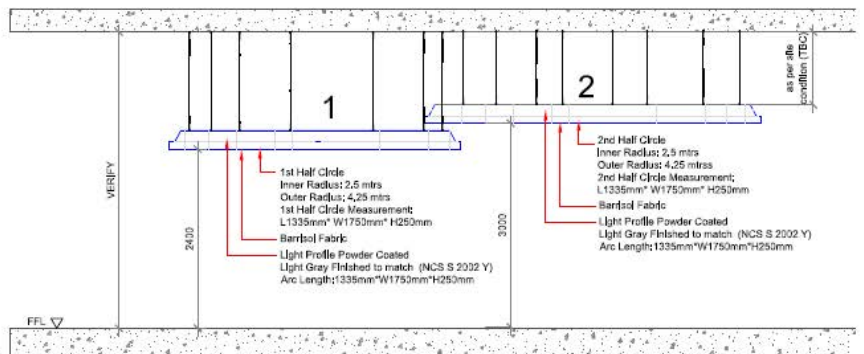

ELEVATION DETAIL-A