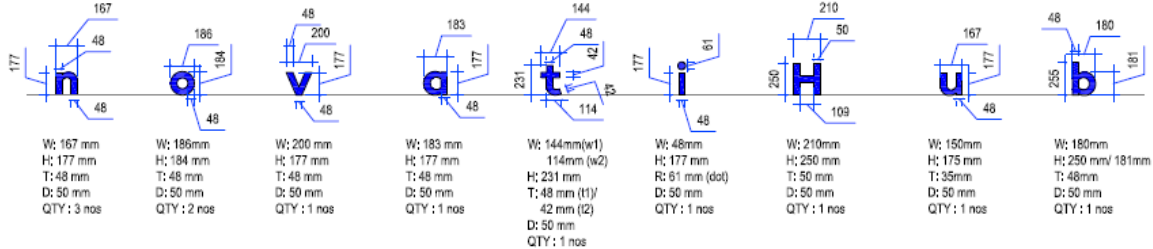

Note:
* All letters are made of Acrylic Materials.
* LED will be installed at the back of each letter.
* All letters depth is 50mm