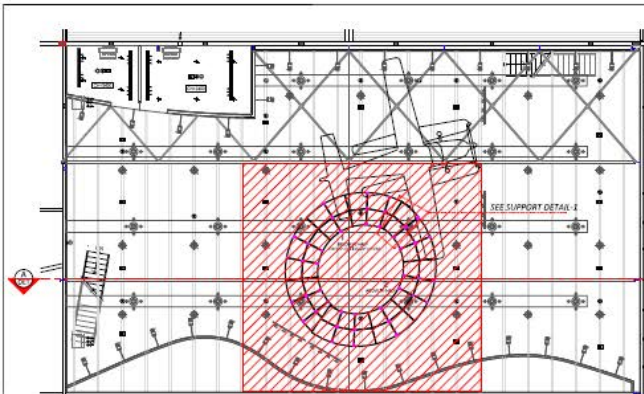

Brass Perforated Design (Moroccan Pattern)

Brass Perforated Design (Moroccan Pattern)

Code :	Pendant Light (PL-1)
Qty :	22PCS
Size :	H 1500 X D 120 mm

KEY PLAN

LIGHT PERSPECTIVE DESIGN

PROFILE SUPPORT DETAIL-1

SUPPORT POINT LAYOUT

ELEVATION DETAIL-A