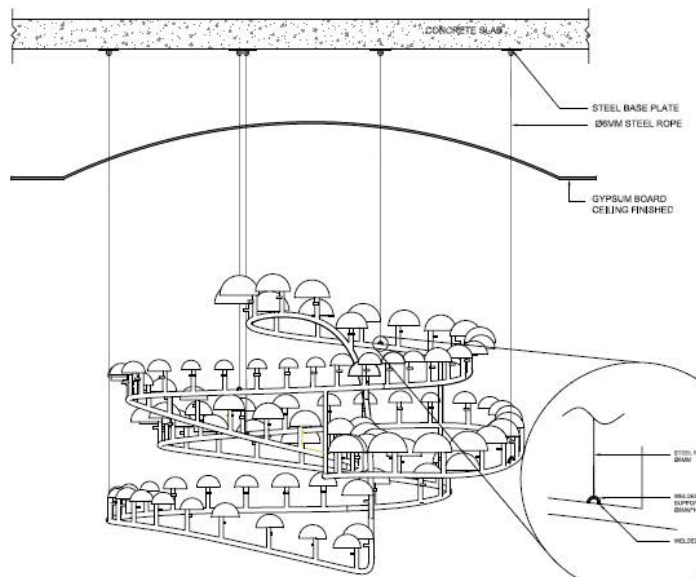

**EAS-DLL165-BF21038**  
Ø450 X H1600 MM

**CUSTOMIZED  
DECORATIVE  
LIGHTING BY**

E-ATRIUM CHANDELIER SUPPORT POINT LAYOUT

E-ATRIUM CHANDELIER ELEVATION SUPPORT DETAIL

BASE PLATE SUPPORT DETAIL

FLOOR LIGHT 3D IMAGE