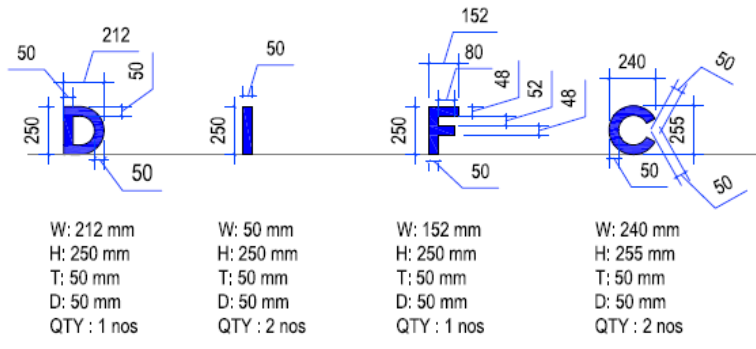

Note:
* All letters are made of Acrylic Materials.
* LED will be installed at the back of each letter.
* All letters depth is 50mm