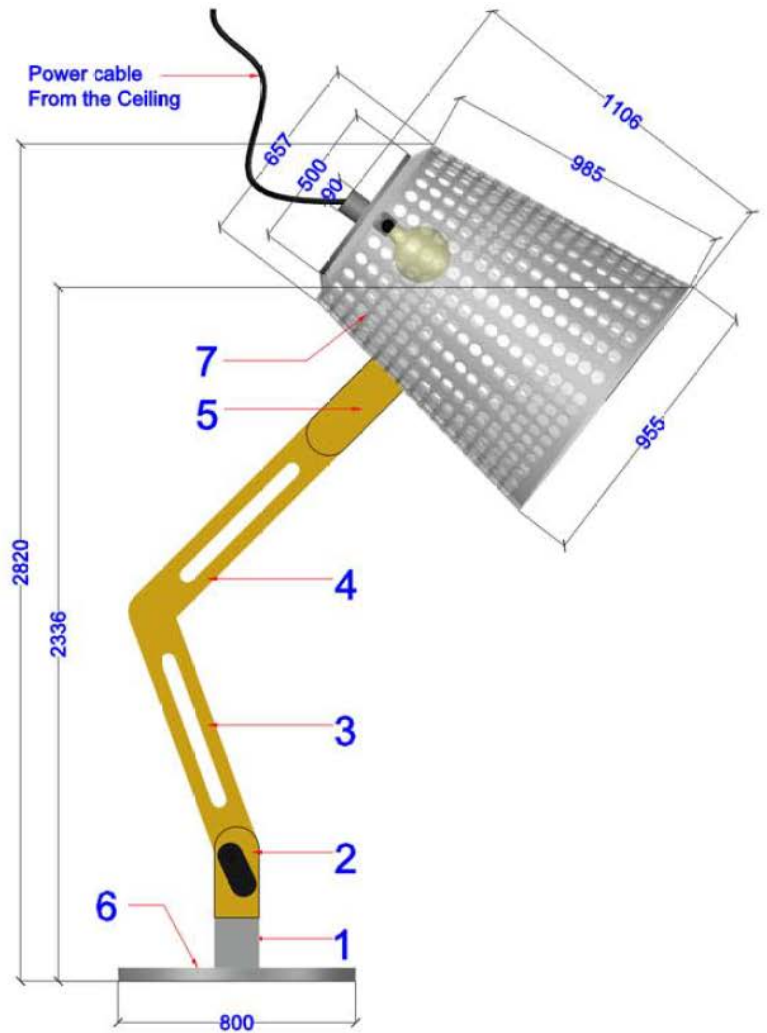

**EAS-DLL45-10801P/GD**  
Ø630 X W270 X H621 MM

**EAS-DLL45-10801/SV**  
Ø630 X W270 X H622 MM

**EAS-DLL165-B2101 14W**  
Ø450 X H40 MM

**EAS-DLL165-B2101 26W**  
Ø850 X H40 MM

**EAS-DLL165-B2101 54W**  
L1200 X W300 X H40 MM

**EAS-DLL165-GT5801**  
Ø380 X H740 MM

**EAS-DLL165-GF5801**  
Ø620 X H1700 MM

**EAS-DLL165-BF21319**  
Ø500 X H1650 MM

**EAS-DLL165-BJF1155**  
Ø180 X H1680 MM

**EAS-DLL165-BF21304**

S: L1200 X H1800 MM

L: L1600 X H2070 MM

**EAS-DLL165-BF21038**  
Ø450 X H1600 MM

**CUSTOMIZED  
DECORATIVE  
LIGHTING BY**

E-ATRIUM CHANDELIER SUPPORT POINT LAYOUT

E-ATRIUM CHANDELIER ELEVATION SUPPORT DETAIL

BASE PLATE SUPPORT DETAIL

FLOOR LIGHT 3D IMAGE