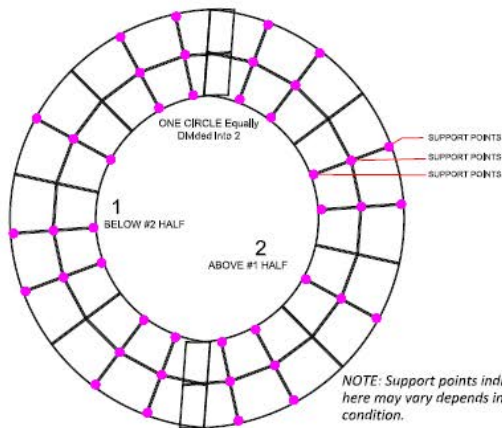

Brass Perforated Design (Moroccan Pattern)

Brass Perforated Design (Moroccan Pattern)

Code :	Pendant Light (PL-1)
Qty :	22PCS
Size :	H 1500 X D 120 mm

KEY PLAN

LIGHT PERSPECTIVE DESIGN

PROFILE SUPPORT DETAIL-1